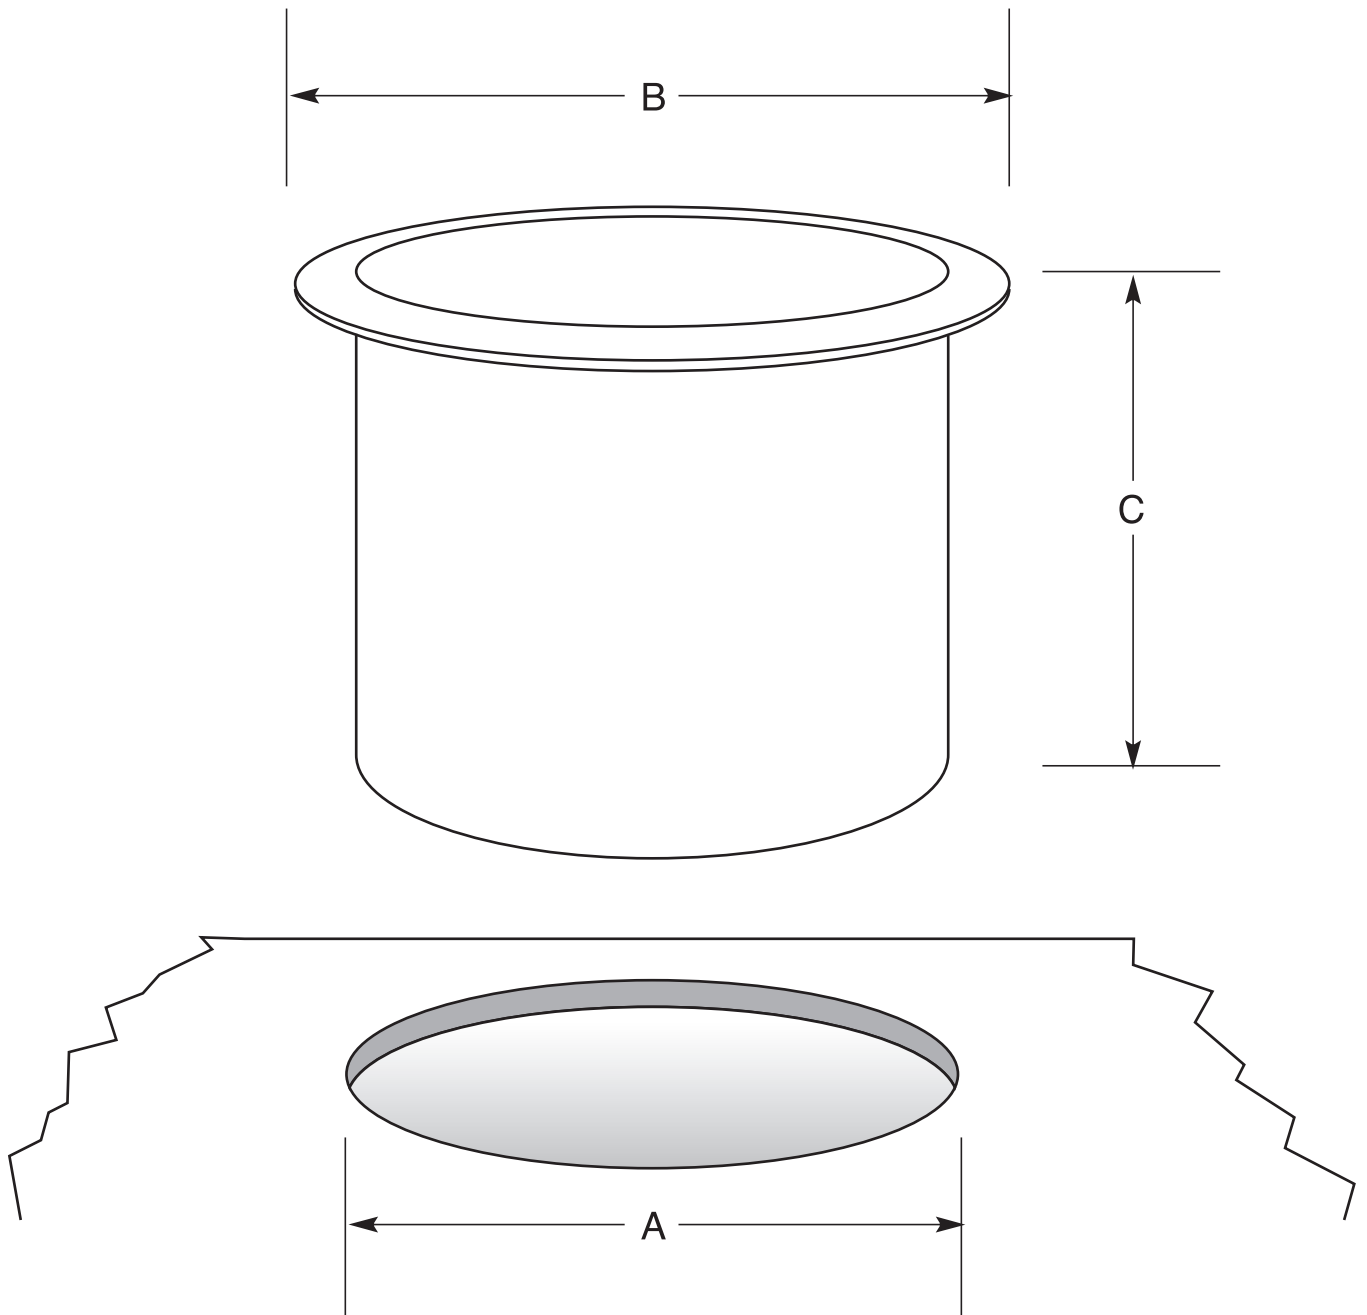

# CUPHOLDERS

	CUT OUT (A)	FLANGE (B)	HEIGHT (C)
LARGE CUPHOLDERS	3 3/4"	4 1/4"	3 3/8"
MEDIUM CUPHOLDERS	3 3/8"	4 1/8"	3"