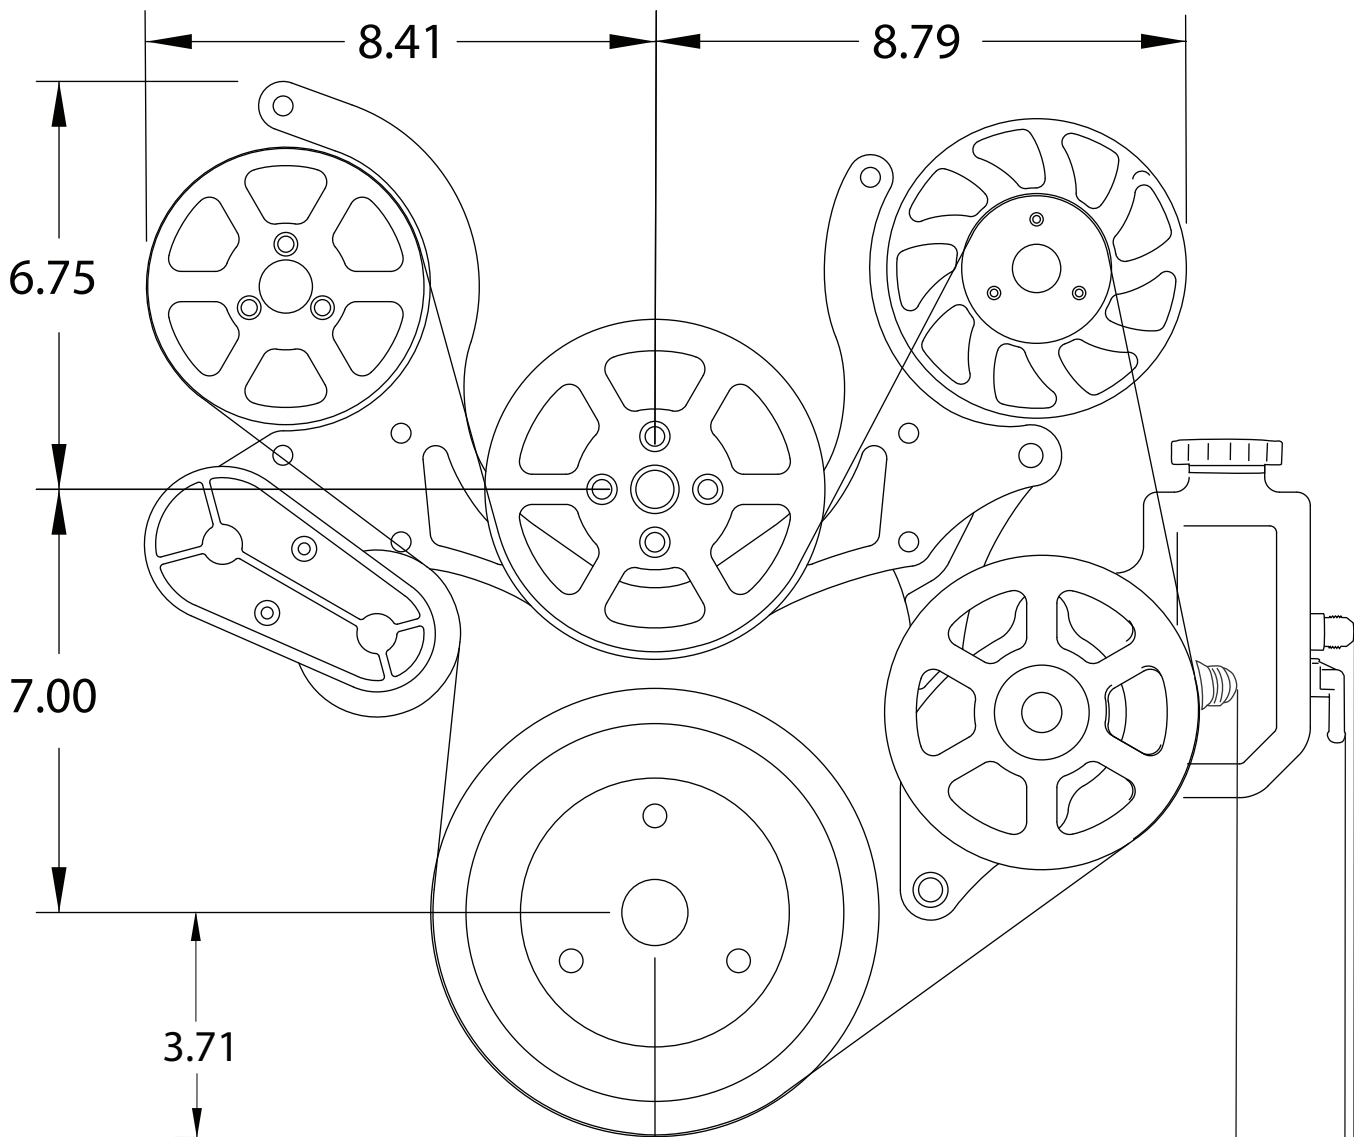

# SMALL BLOCK CHEVY S-DRIVE DIMENSIONS 8 RIB MS107-10, MS107-11 & MS107-12

## SB CHEVY 8 RIB

PULLEY DISTANCE FROM BLOCK:

CRANK 6.44

POWER STEERING 6.57

ALTERNATOR 6.75

WATER PUMP 7.14

A/C COMPRESSOR 7.67

TENSIONER 7.50