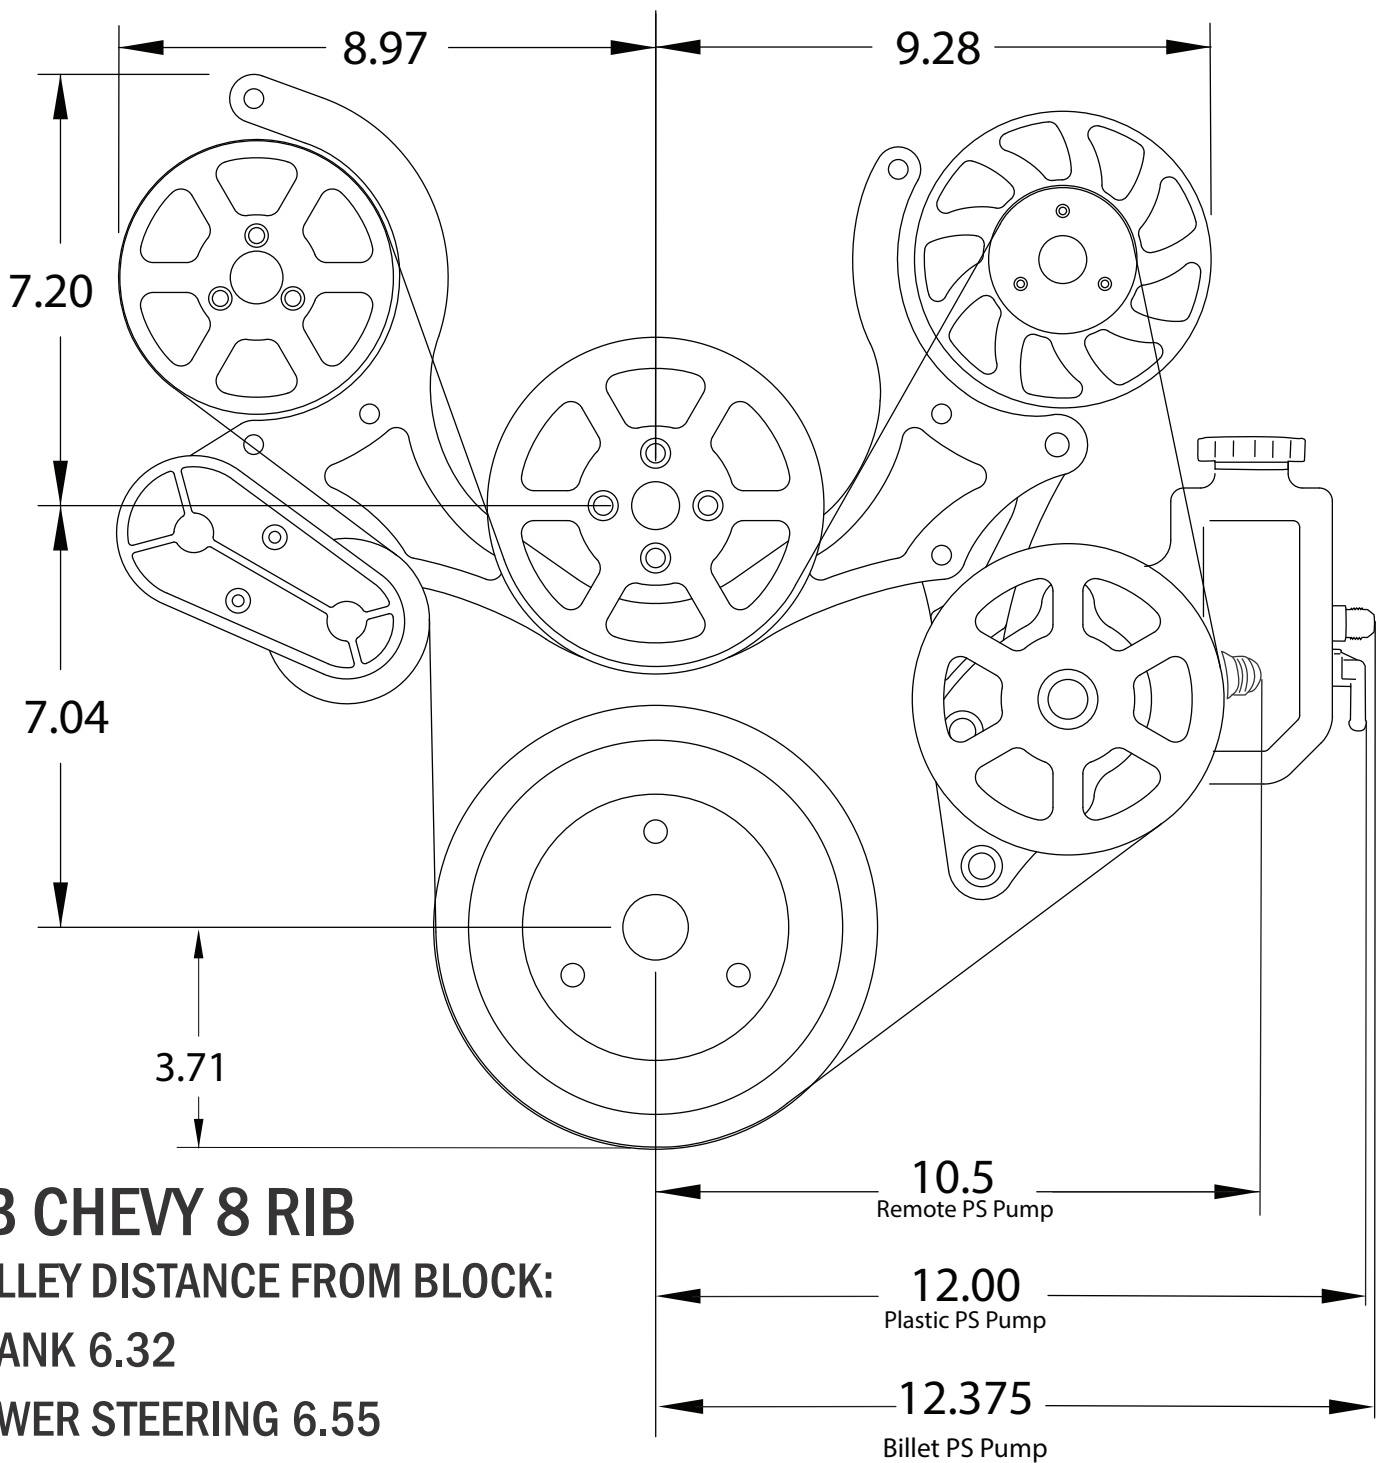

# BIG BLOCK CHEVY S-DRIVE DIMENSIONS 8 RIB

## MS107-13, MS107-14 & MS107-15

### BB CHEVY 8 RIB

PULLEY DISTANCE FROM BLOCK:

CRANK 6.32

POWER STEERING 6.55

ALTERNATOR 6.63

WATER PUMP 7.00

A/C COMPRESSOR 7.55

TENSIONER 7.30