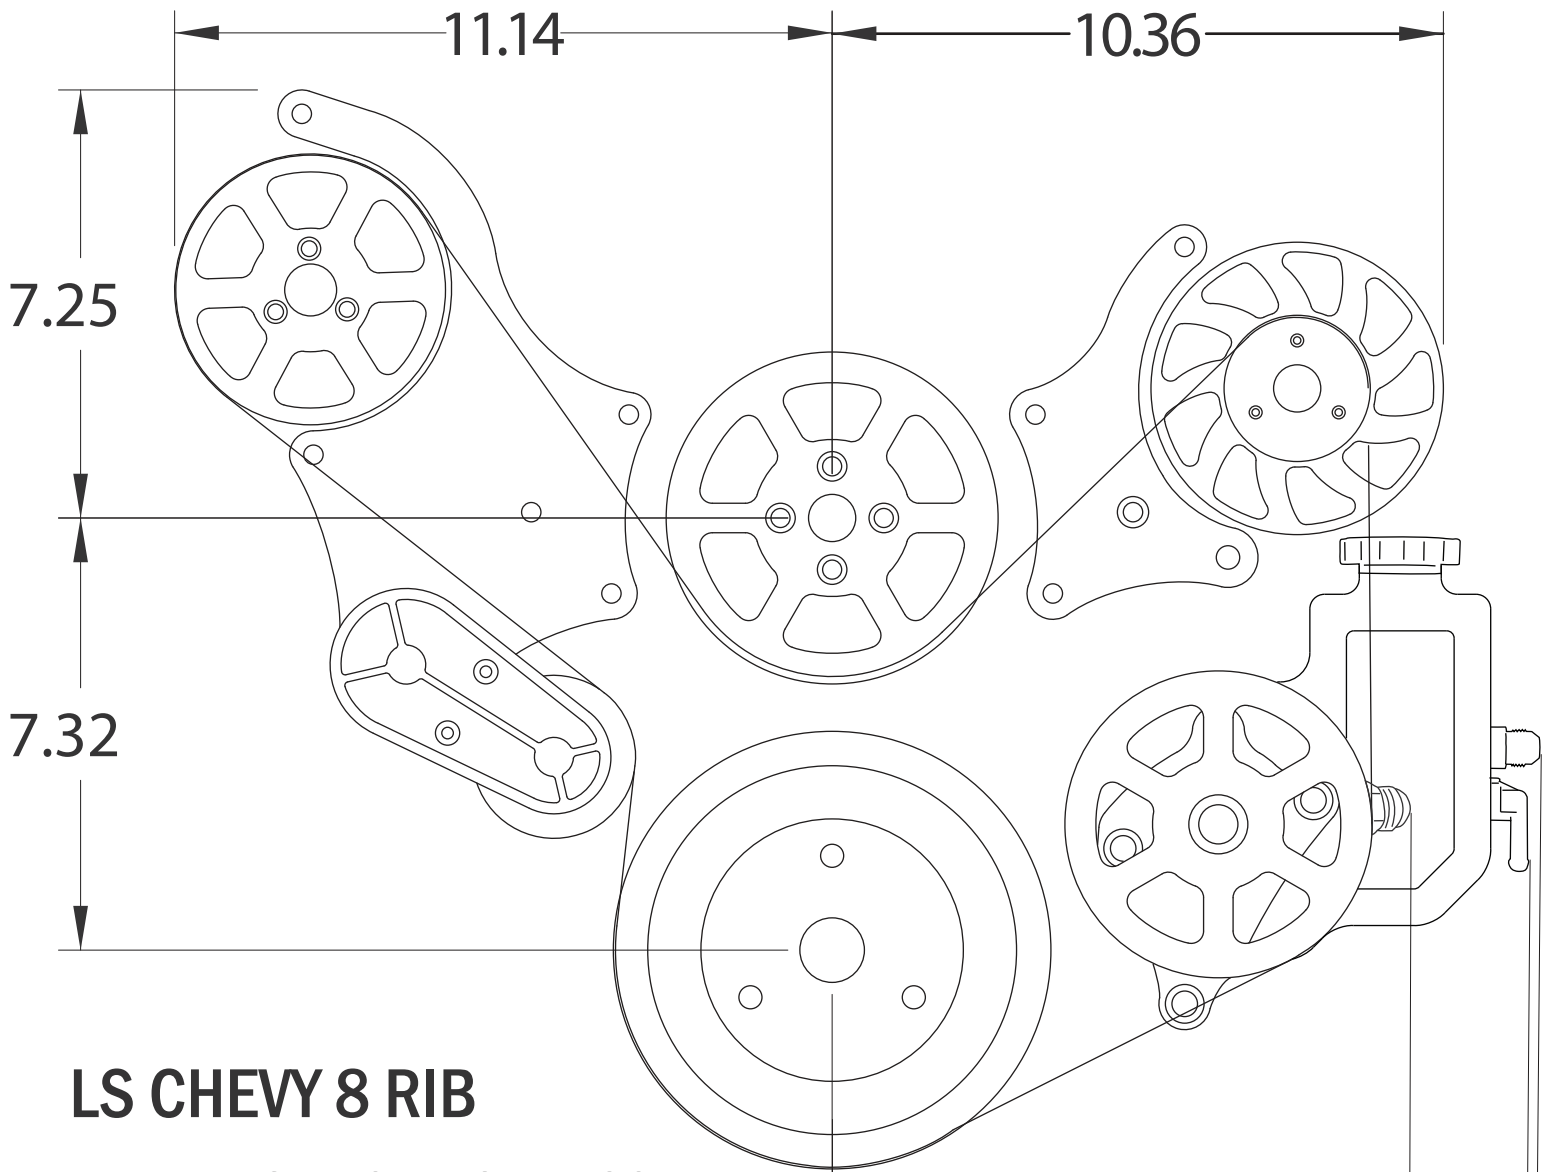

LS CHEVY S-DRIVE DIMENSIONS 8 RIB

MS107-16, MS107-17 & MS107-18

LS CHEVY 8 RIB

PULLEY DISTANCE FROM BLOCK:

CRANK 7.125

POWER STEERING 7.25

ALTERNATOR 7.625

WATER PUMP 7.5

A/C COMPRESSOR 8.125

TENSIONER 8.125