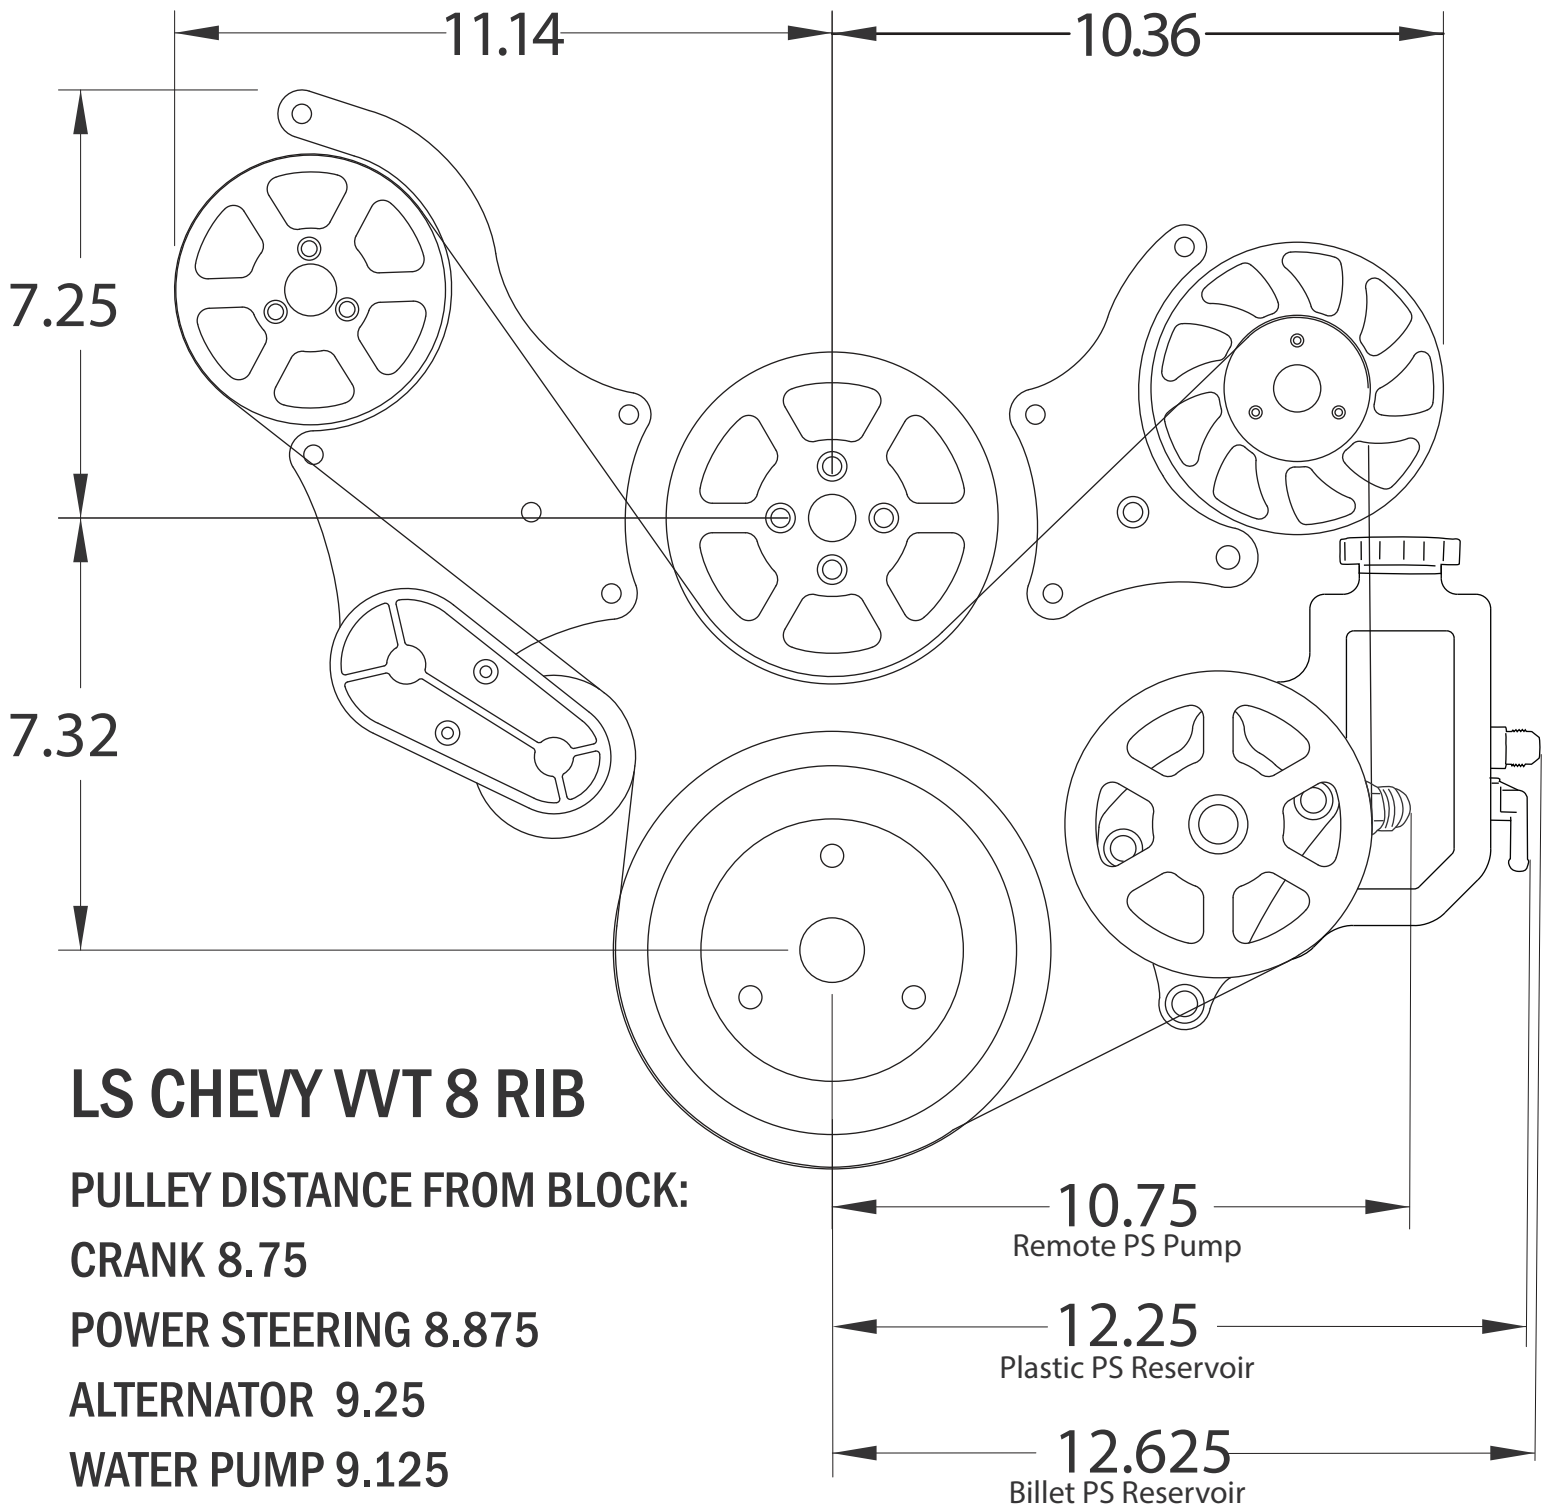

# LS CHEVY VVT S-DRIVE DIMENSIONS 8 RIB

## MS117-83, MS117-84 & MS117-85

### LS CHEVY VVT 8 RIB

**PULLEY DISTANCE FROM BLOCK:**

**CRANK 8.75**

**POWER STEERING 8.875**

**ALTERNATOR 9.25**

**WATER PUMP 9.125**

**A/C COMPRESSOR 9.75**

**TENSIONER 9.75**