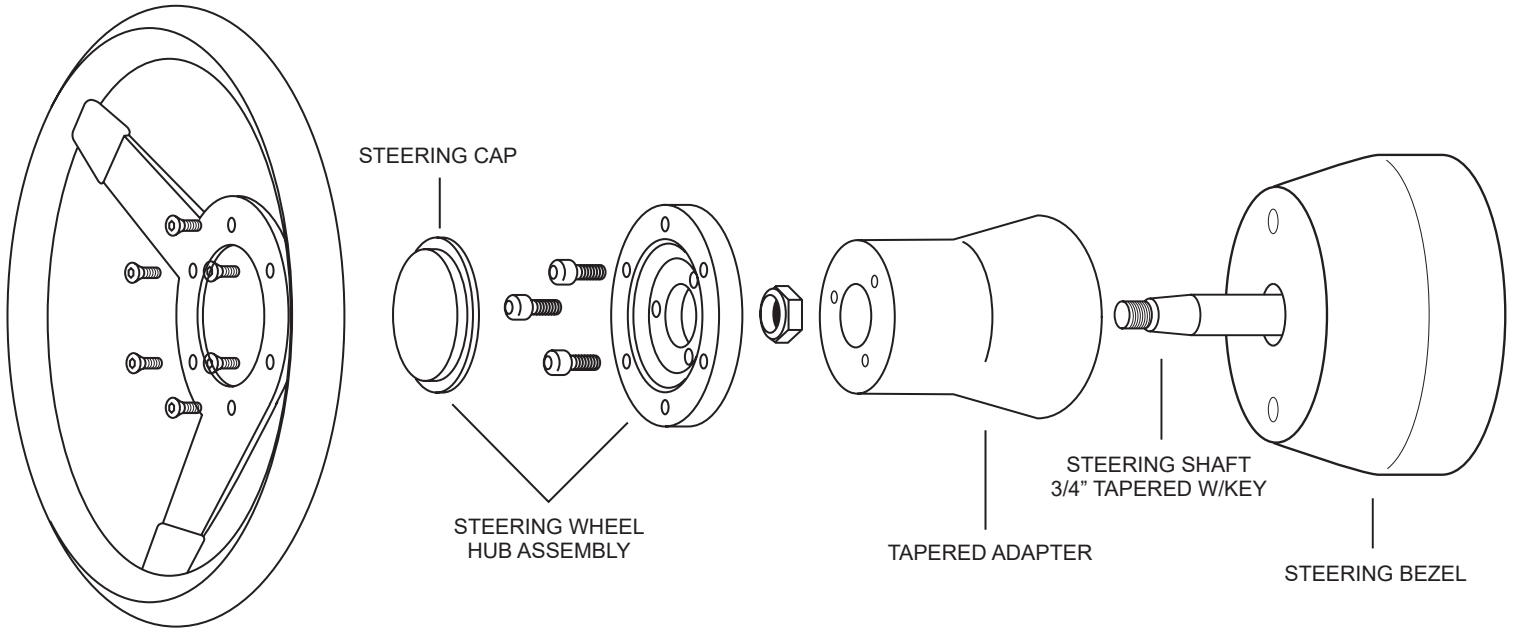

MS141-03 MOMO / DINO 6 BOLT WHEEL ADAPTER

MOMO / DINO 6 BOLT PATTERN (ACTUAL SIZE)