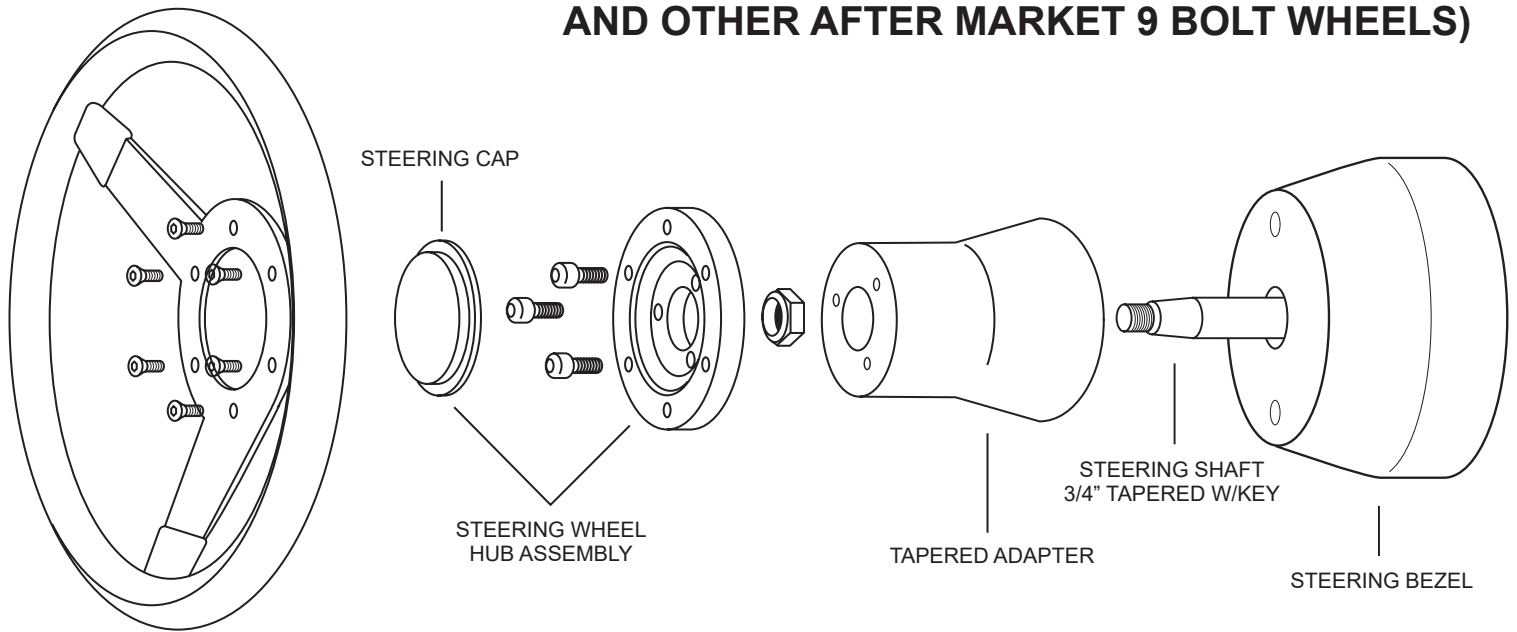

MS141-08 EDDIE MOTORSPORTS BILLET 9 BOLT WHEEL ADAPTER (ALSO FITS LECARRA, BILLET SPECIALTIES, BUDNIK AND OTHER AFTER MARKET 9 BOLT WHEELS)

EDDIE MOTORSPORTS BILLET 9 BOLT PATTERN (ACTUAL SIZE)