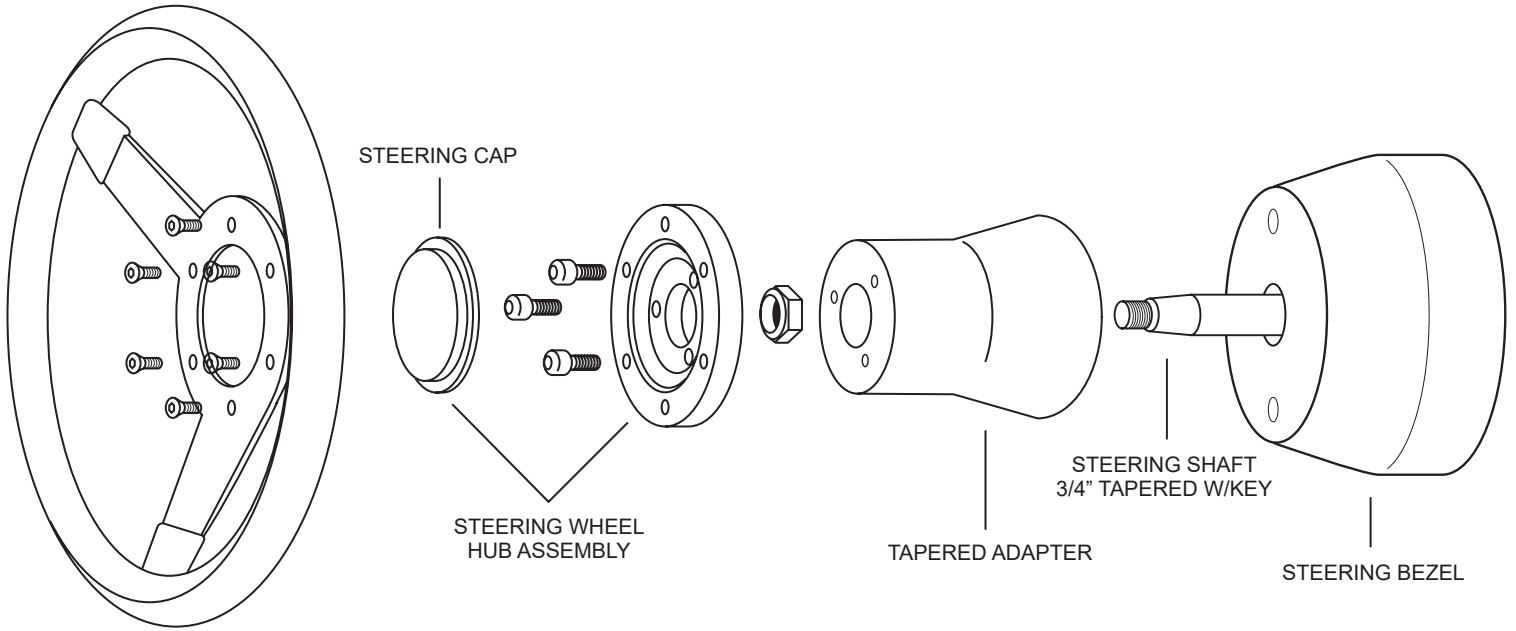

# MS141-11 GRANT 5 BOLT WHEEL ADAPTER

## GRANT 5 BOLT PATTERN (ACTUAL SIZE)