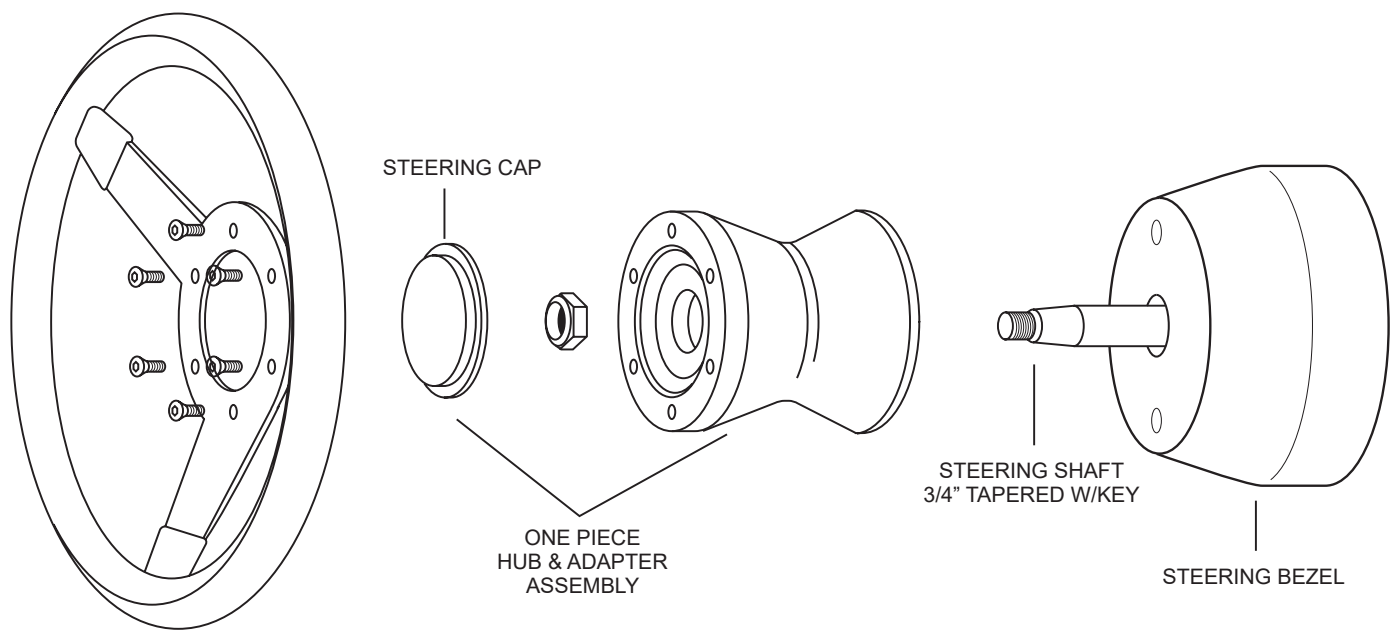

# MS141-12 MOMO / DINO 6 BOLT WHEEL ADAPTER

## MOMO / DINO 6 BOLT PATTERN (ACTUAL SIZE)