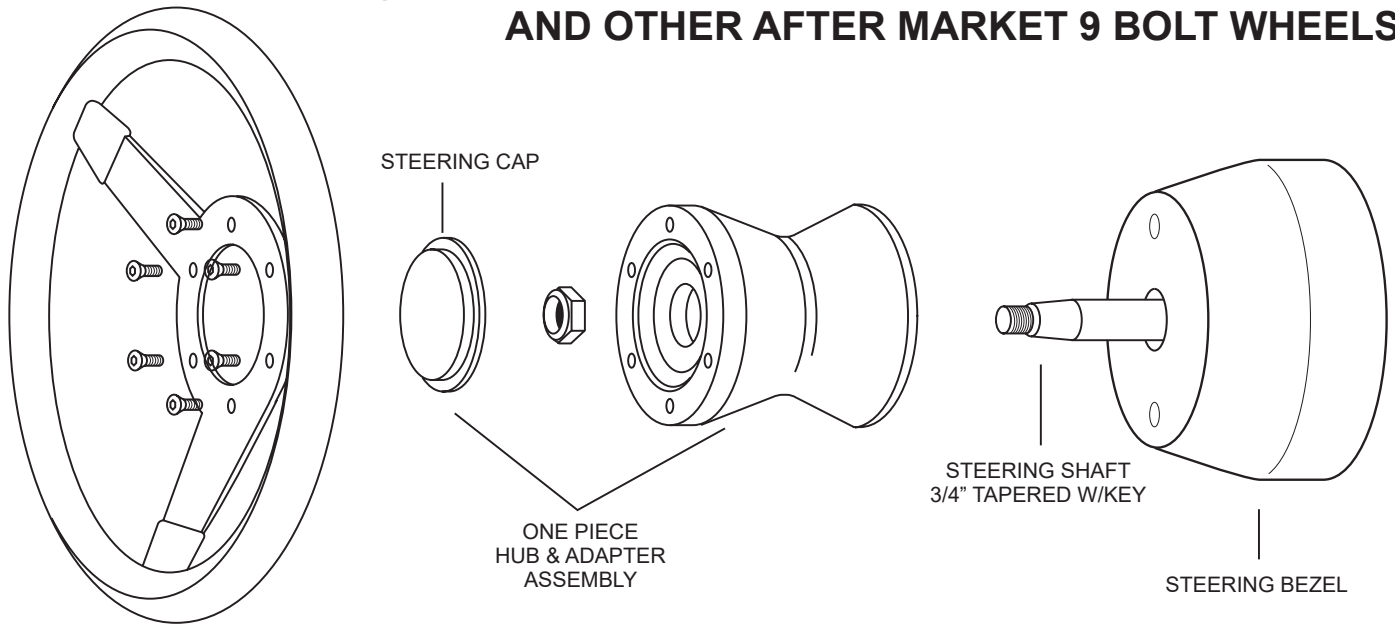

MS141-14 EDDIE MOTORSPORTS BILLET 9 BOLT WHEEL ADAPTER (ALSO FITS LECARRA, BILLET SPECIALTIES, BUDNIK AND OTHER AFTER MARKET 9 BOLT WHEELS)

EDDIE MOTORSPORTS BILLET 9 BOLT PATTERN (ACTUAL SIZE)