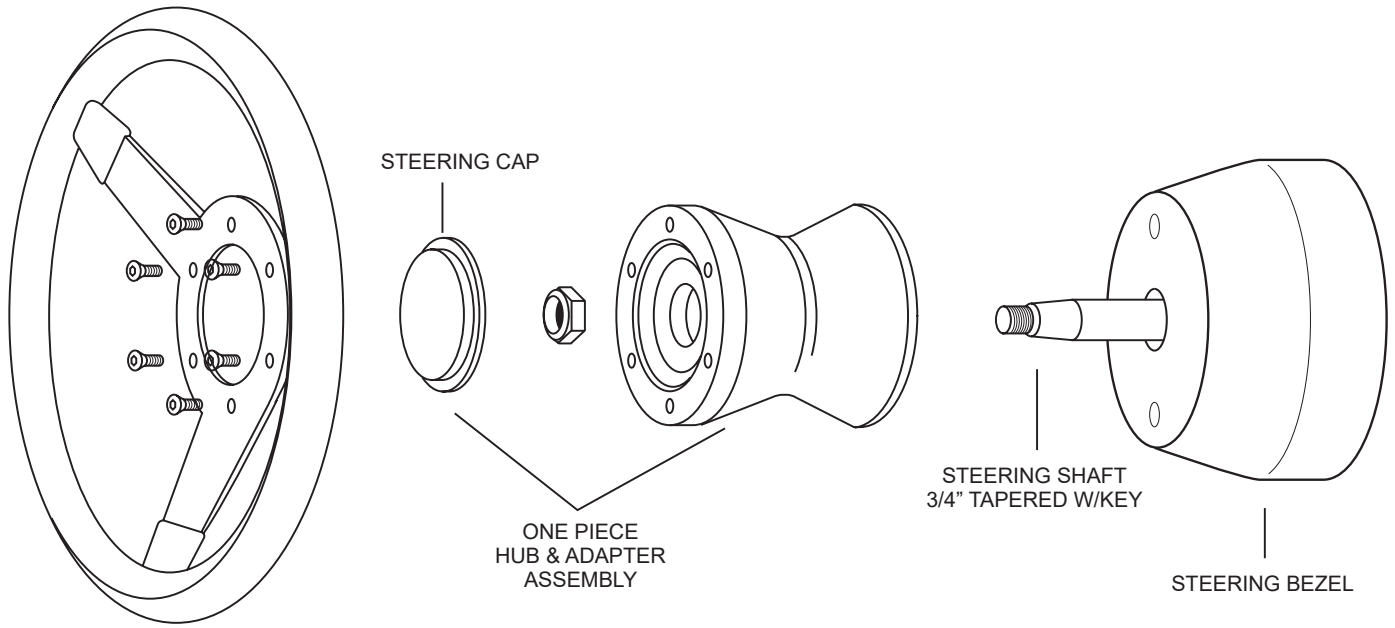

MS141-16 GRANT 5 BOLT WHEEL ADAPTER

GRANT 5 BOLT PATTERN (ACTUAL SIZE)