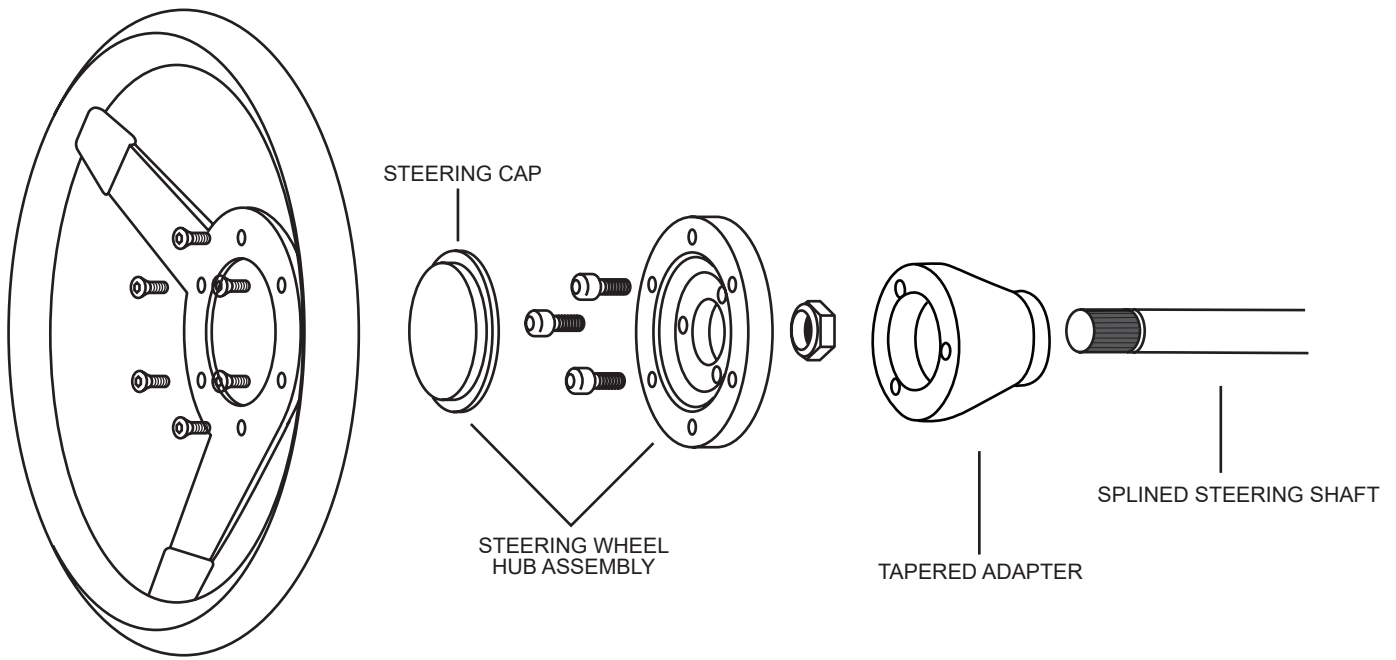

MS141-70 GRANT 5 BOLT UTV WHEEL ADAPTER

GRANT 5 BOLT PATTERN (ACTUAL SIZE)