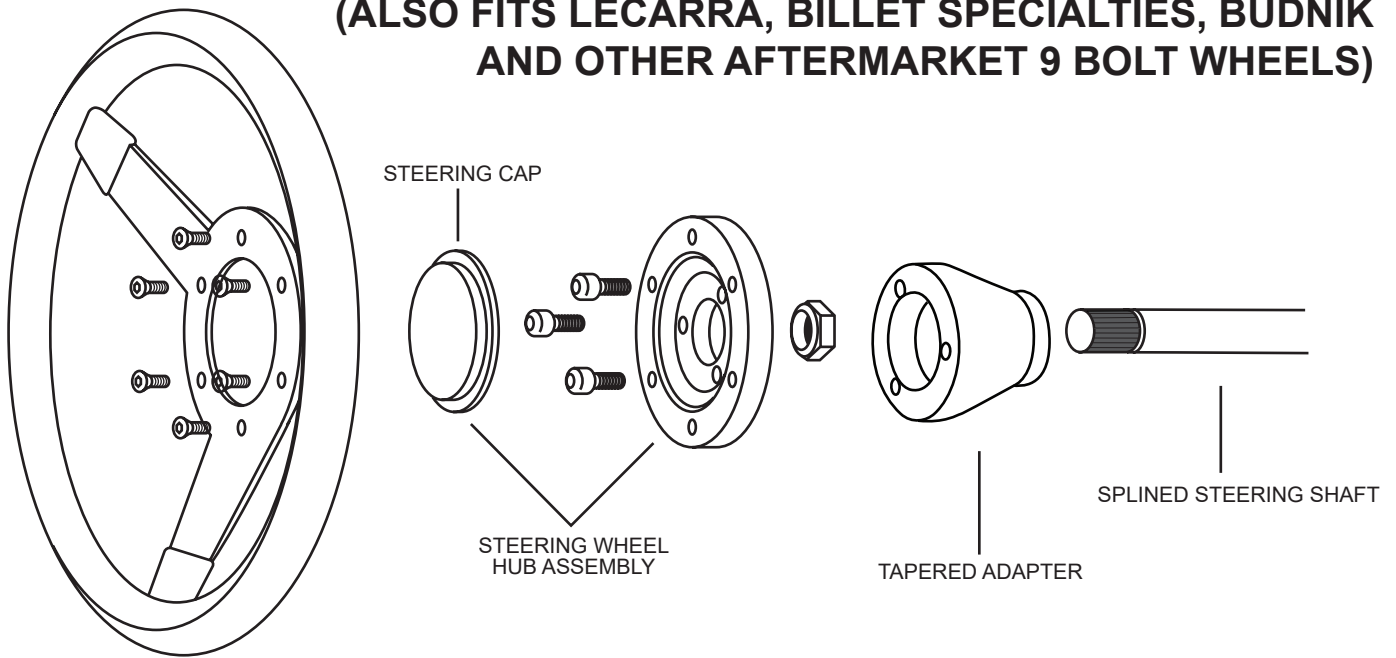

MS141-75 EDDIE MOTORSPORTS BILLET 9 BOLT UTV WHEEL ADAPTER (ALSO FITS LECARRA, BILLET SPECIALTIES, BUDNIK AND OTHER AFTERMARKET 9 BOLT WHEELS)

EDDIE MOTORSPORTS BILLET 9 BOLT PATTERN (ACTUAL SIZE)