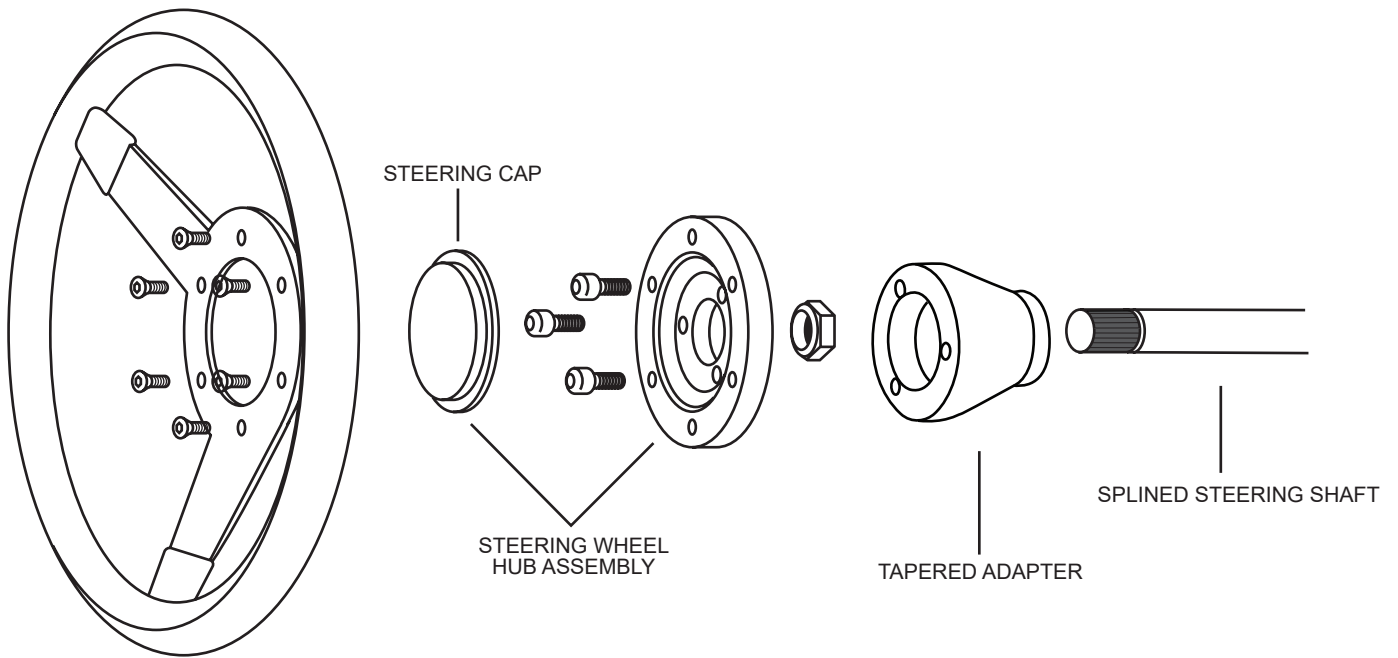

# MS141-85 MOMO / DINO 6 BOLT UTV WHEEL ADAPTER

## MOMO / DINO 6 BOLT PATTERN (ACTUAL SIZE)