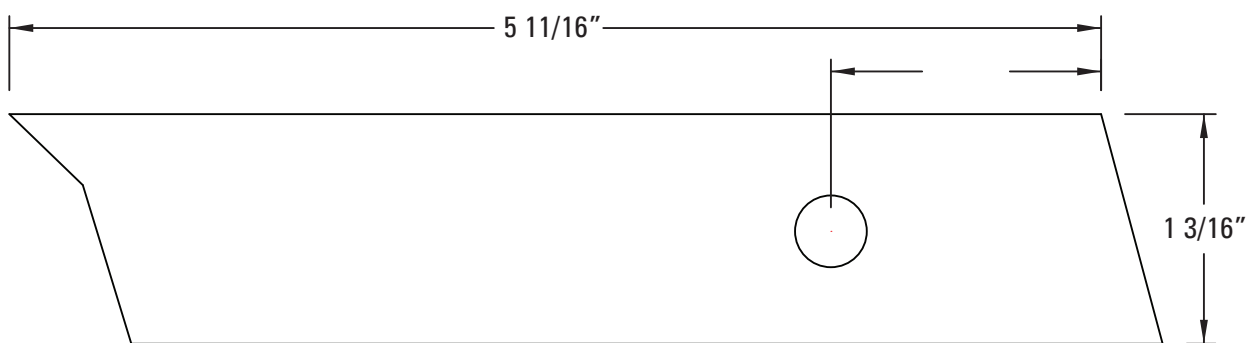

# 1967-1969 CAMARO/FIREBIRD TRUNK HINGE DRILL TEMPLATE

---

If you have printed these instructions, use the dimensions listed to verify that they have printed to scale.