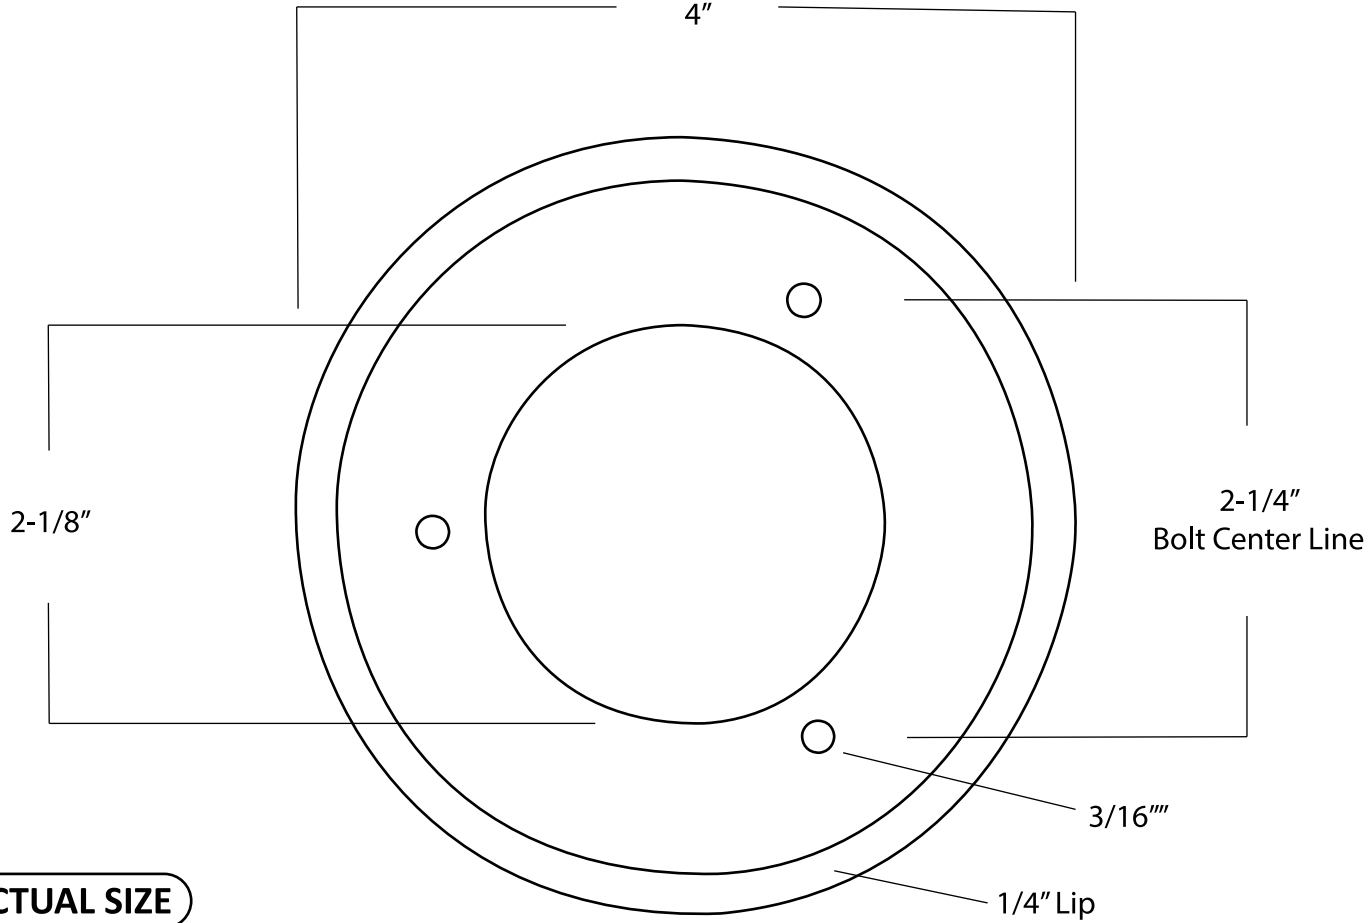

MS265-27 FLIP TAB GAS FILL BEZEL

ACTUAL SIZE

IF YOU HAVE PRINTED THESE INSTRUCTIONS,
USE THE DIMENSIONS LISTED TO VERIFY THAT
THEY HAVE PRINTED TO SCALE.

WHEN PRINTING
DO NOT SHRINK TO FIT